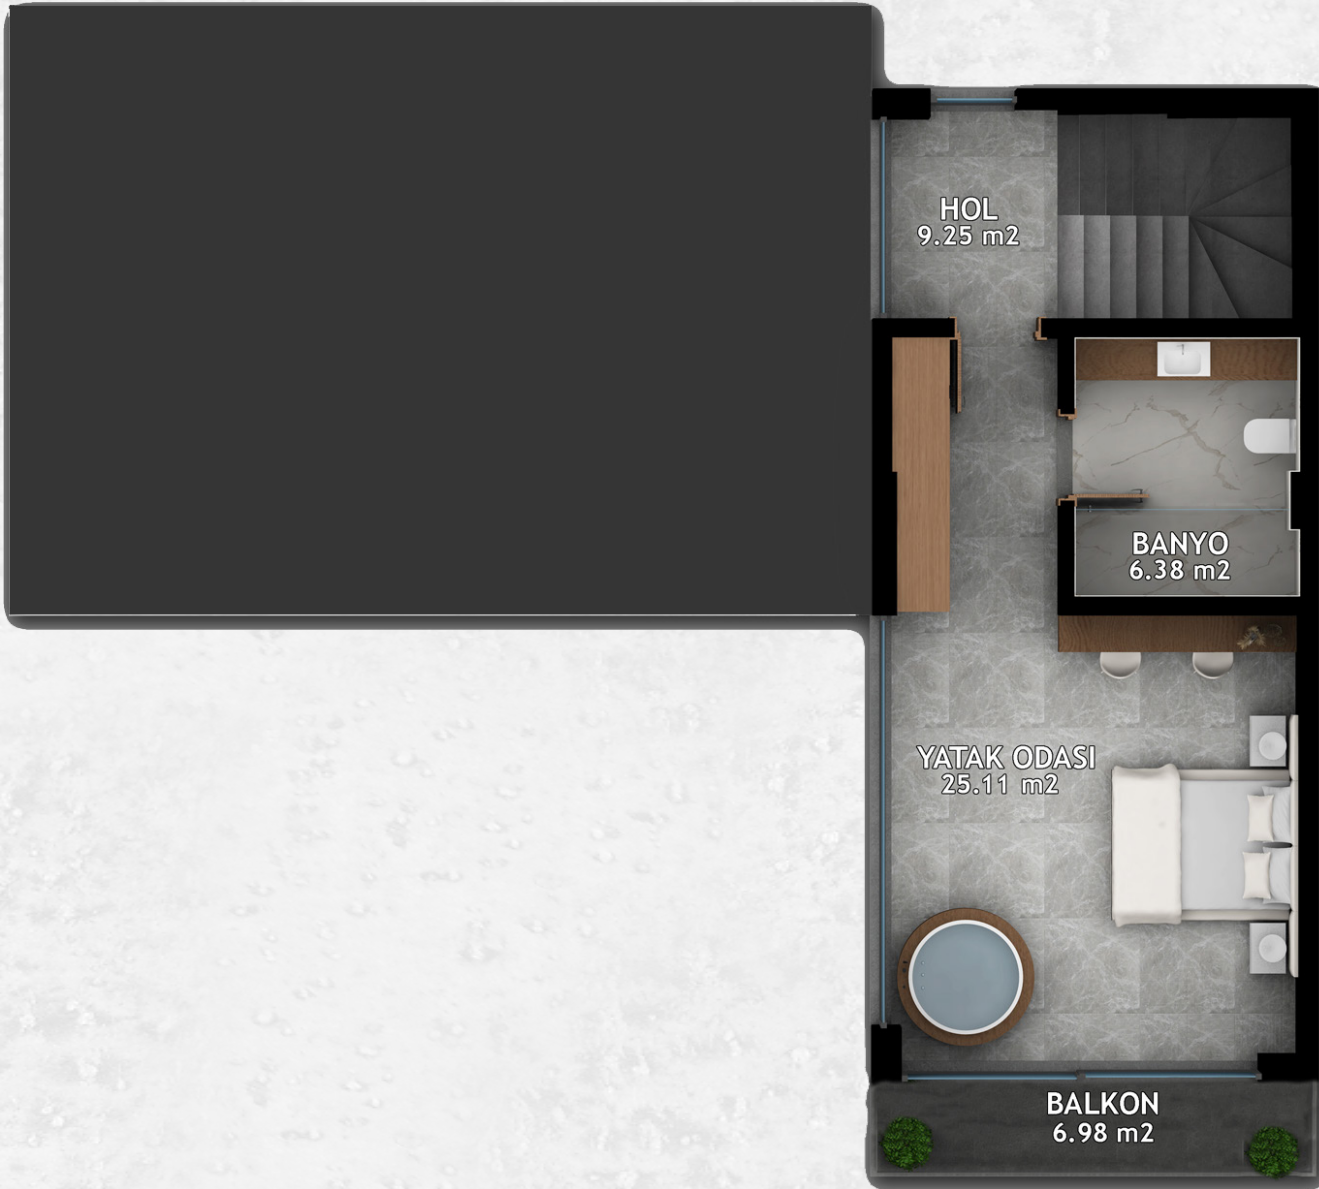

# BODRUM KAT PLANI

BASEMENT FLOOR

2 YATAK ODASI  
 2 BANYO  
 ISITMALI HAVUZ  
 SAUNA -HAMAM  
 1 WC - BAR  
 SPOR SALONU  
 ÇAMAŞIRHANE  
 SİNEMA SALONU

2 BEDROOMS  
 2 BATHROOMS  
 HOT POOL  
 1 WC - SAUNA  
 HAMAM  
 BAR - FITNESS  
 LAUNDRY  
 MOVIE ROOM

# ZEMİN KAT PLANI

GROUND FLOOR

YATAK ODASI  
MUTFAK  
BANYO  
SALON  
WC

BEDROOM  
KITCHEN  
BATHROOM  
LIVING ROOM  
WC

# BİRİNCİ KAT PLANI

GROUND FLOOR

1 YATAK ODASI  
1 BANYO

1 BEDROOM  
1 BATHROOM

<b>DALAMAN HAVALİMANI</b>
90DK
123KM

<b>ANTALYA HAVALİMANI</b>
140DK
204KM

<b>HALK PLAJI (SAHİL)</b>
11DK
5KM

<b>SAĞLIK MERKEZİ</b>
11DK
4KM